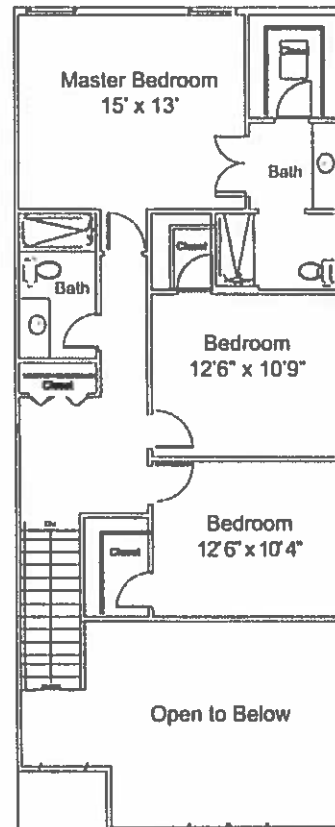

Courtyard Homes

- 1627 sq. ft.
- 3 Bedrooms
- 2.5 Baths
- Kitchen with Breakfast Bar
- Dishwasher, Range and Disposer Included
- Dining Room Open to Kitchen
- 2-Story Living Room and Foyer
- Master Suite with Large Walk-in Closet
- First-Floor Laundry (optional tub)
- 2-Car Attached Garage
- Full 12-Course Basement
- Fully Designed Landscape Package

The Walden

The Walden
First Floor

The Walden
Second Floor