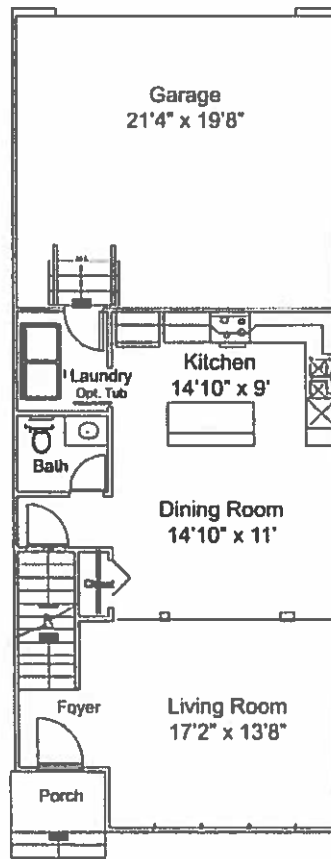

Courtyard Homes

- 1627 sq. ft.
- 3 Bedrooms
- 2.5 Baths
- Kitchen with Breakfast Bar
- Dishwasher, Range and Disposer Included
- Dining Room Open to Kitchen
- 2-Story Living Room and Foyer
- Master Suite with Large Walk-in Closet
- First-Floor Laundry (optional tub)
- 2-Car Attached Garage
- Full 12-Course Basement
- Fully Designed Landscape Package

The Walden

The Walden
First Floor

The Walden
Second Floor